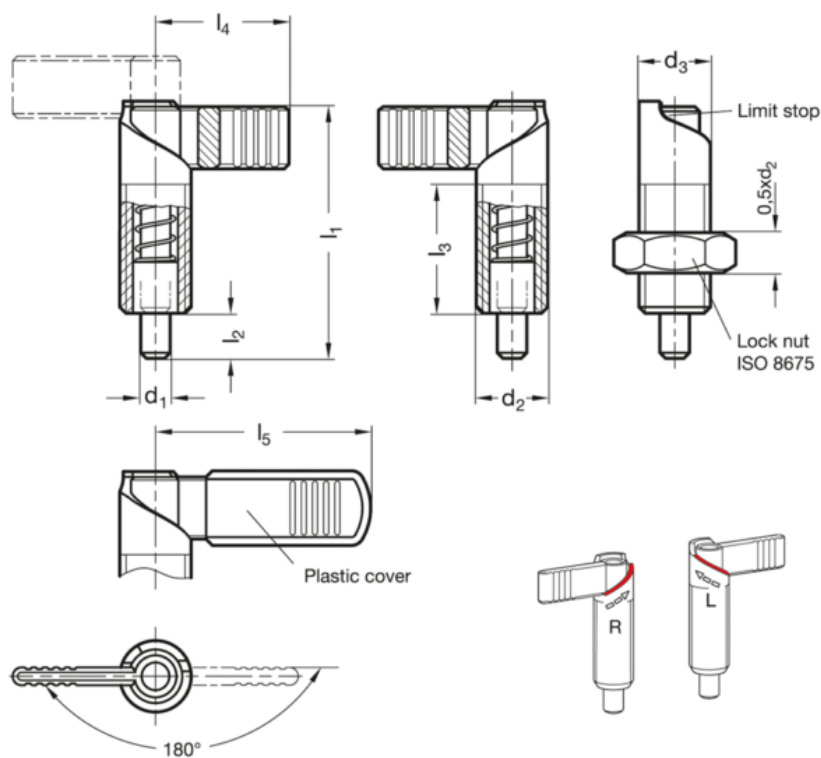

Article number: 2072156M1215LA

Description: E+G indexing plunger  
GN 721.5-6-M12x1,5-LA

## Measures

$d_1$	= 6	$l_4$	= 26
$d_2$	= M12x1.5	$l_5$	= -
$d_3$	= 12	Weight in (g) = 110	
$f_{jedbund}$	= 8		
$f_{jedtop}$	= 18		
$l_1$	= 47		
$l_2$	= 8		
$l_3$	= 26		